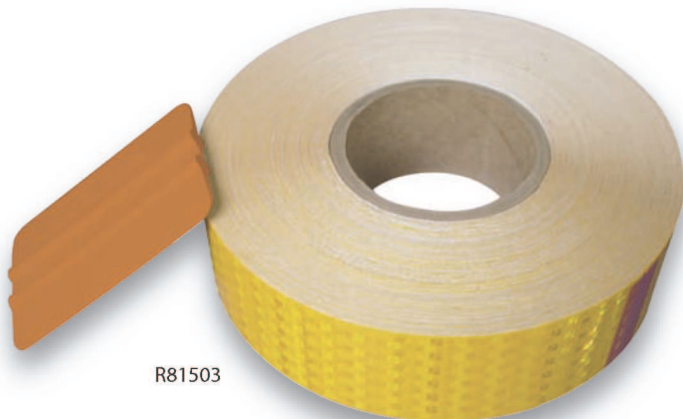

R81503

*Packaged as Trimbrite® retail products. T9945 & T9950 sold in overpacks of six (6). T9955 sold separately.